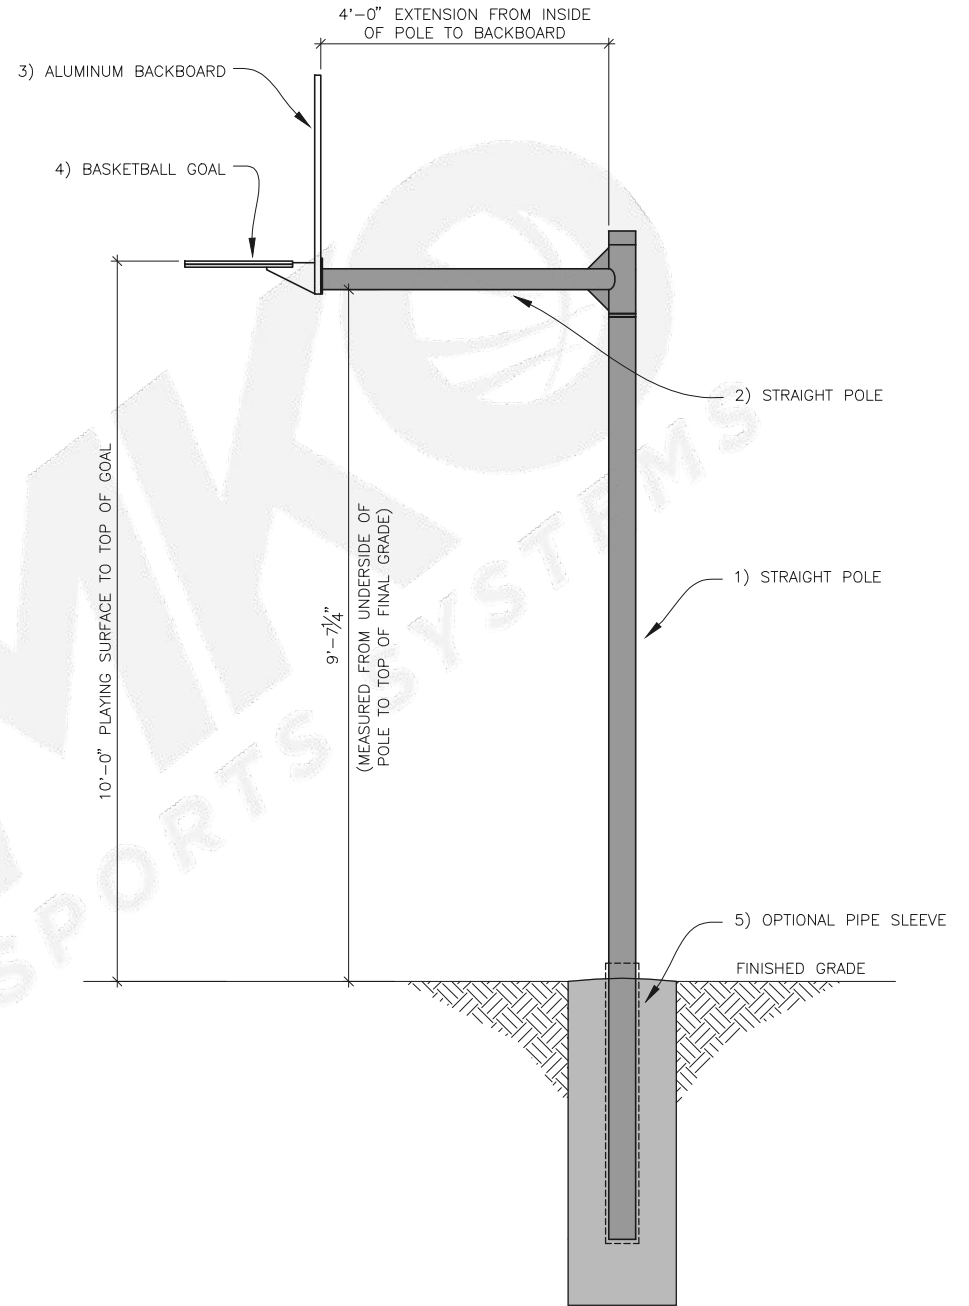

SPECIFICATIONS – STRAIGHT ARM BASKETBALL SYSTEM (TOMKO SB-SA4.5U)

1) STRAIGHT POLE: CODE: SB-SP4.5	- 4.5" O.D., SCHEDULE 40, HOT DIPPED GALVANIZED STEEL, 0.237" WALL THICKNESS, 14' LONG – 151lbs.
2) STRAIGHT ARM: CODE: SB-SA4.5	- 3.5" O.D., SCHEDULE 40, HOT DIPPED GALVANIZED STEEL, 4' LONG – 36lbs
2) ALUMINUM BACKBOARD: CODE: SB-AFB	- FAN SHAPED 54"W x 36½"H CAST ALUMINUM w/ REINFORCING RIBS - VARIOUS MOUNTING CONFIG., w/ ½" THICK 6"x6" GOAL MOUNTING AREA - POWDER COATED WHITE & RUST RESISTANT DUE TO ALUMINUM DESIGN - ORANGE PAINTED SHOOTERS TARGET – STANDARD ON ALUMINUM BOARD - ¼" THICK FACE & 1½" THICK EDGING ON PERIMETER – 47lbs
3) ULTIMATE DOUBLE GOAL: CODE: SB-UFM3	- ¼" THICK BACK PLATE, 2-5/8" COLD ROLLED STEEL RIMS & 1 PIECE FORMED BRACE - THIS GOAL IS STANDARD w/ SB-GNAF5 – OTHER GOALS ALSO FIT THIS SYSTEM, 5"x5" HOLE PATTERN
4) HEAVY DUTY NET: CODE: SB-144	- 6.0mm STANDARD NYLON CLOTH NET. H.DUTY CHAIN NETS ALSO AVAILABLE
5) PIPE SLEEVE: CODE: SB-GNS	- FITS 4.5" O.D. POST, c/w SET SCREW TO HOLD POST IN PLACE (46" LONG) * SLEEVE TO BE SET 43" INTO GROUND AND HAVE 3" EXT. ABOVE GRADE TO FASTEN SET SCREW

STRAIGHT ARM BASKETBALL SYSTEM