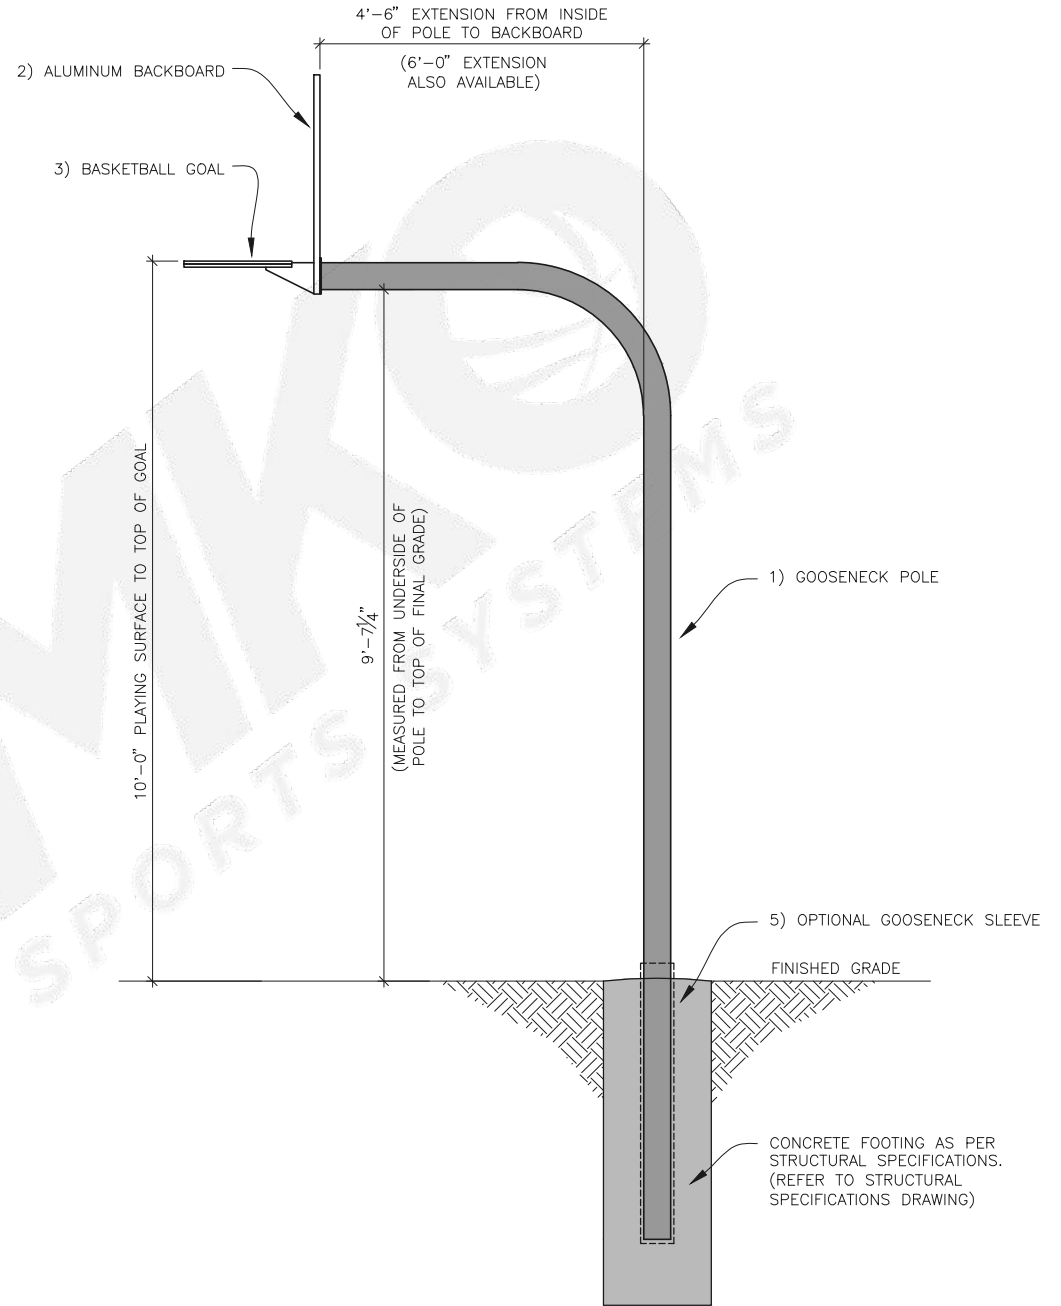

**SPECIFICATIONS – GOOSENECK BASKETBALL SYSTEM (TOMKO SB-GNAF5)**

1) GOOSENECK POLE: CODE: SB-GNP	- 4.5" O.D., SHEDULE40, HOT DIPPED GALVANIZED STEEL, 0.237" WALL THICKNESS, c/w 4'-6" EXTENSION – 200lbs. 6' EXTENSION ALSO AVAILABLE
2) ALUMINUM BACKBOARD: CODE: SB-AFB	- FAN SHAPED 54"W x 36½"H CAST ALUMINUM w/ REINFORCING RIBS - VARIOUS MOUNTING CONFIG., w/ ½" THICK 6"x6" GOAL MOUNTING AREA - POWDER COATED WHITE & RUST RESISTANT DUE TO ALUMINUM DESIGN - ORANGE PAINTED SHOOTERS TARGET – STANDARD ON ALUMINUM BOARD - ¼" THICK FACE & ½" THICK EDGING ON PERIMETER – 47lbs
3) ULTIMATE DOUBLE GOAL: CODE: SB-UFM3	- ¼" THICK BACK PLATE, 2-5/8" COLD ROLLED STEEL RIMS & 1 PIECE FORMED BRACE - THIS GOAL IS STANDARD w/ SB-GNAF5 – OTHER GOALS ALSO FIT THIS SYSTEM, 5"x5" HOLE PATTERN
4) HEAVY DUTY NET: CODE: SB-144	- 6.0mm STANDARD NYLON CLOTH NET. H.DUTY CHAIN NETS ALSO AVAILABLE
5) GOOSENECK SLEEVE: CODE: SB-GNS	- FITS 4.5" O.D. POST, c/w SET SCREW TO HOLD POST IN PLACE (46" LONG) * SLEEVE TO BE SET 43" INTO GROUND AND HAVE 3" EXT. ABOVE GRADE TO FASTEN SET SCREW

**GOOSENECK BASKETBALL SYSTEM**